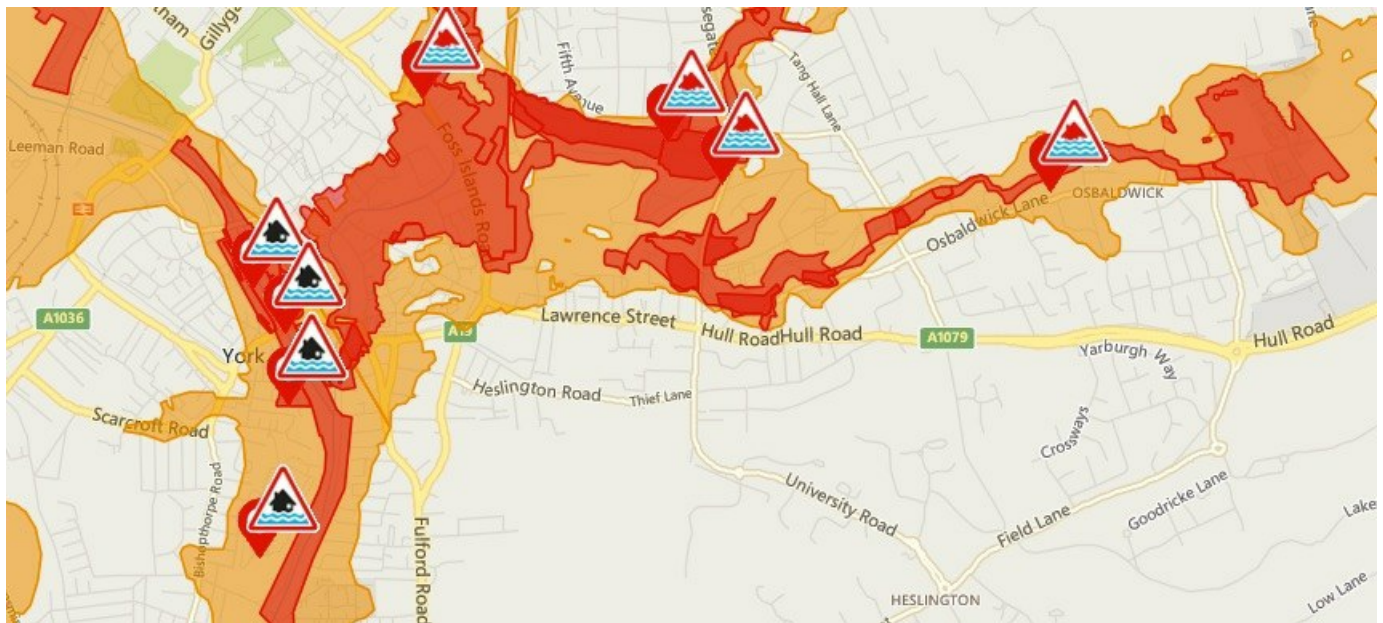

Severe flood warnings in place for York's student housing

The Environment Agency warns flooding may incur danger to life and advises preparation for evacuation

By Amy Gibbons, Deputy Editor (2015/16)
Sunday 27 December 2015

Image: GOV.UK

The Environment Agency has issued six severe flood warnings for York this evening, advising many to move valuables to upper floors and prepare to be evacuated should an emergency situation arise.

Search and rescue teams are on standby as up to 3500 properties could be at risk, the BBC reports, and rivers are yet to reach their peak levels, which is expected to happen on Monday.

The areas most at threat are those in close proximity to the River Foss, including student housing in Huntingdon, Tang Hall, Osbaldwick and Foss Islands.

The Press reports that an emergency rest centre has been set up at Archbishop Holgate's School for those affected in the Tang Hall and Huntingdon Road areas.

Flood warnings have also been issued for the River Ouse in the city centre. According to the Environment Agency "The current level at York is 4.2m and expected to reach 4.8m to 5m tomorrow morning. Levels are also likely to continue to rise as the river reacts to rainfall that has fallen throughout the day and will fluctuate with the tide.